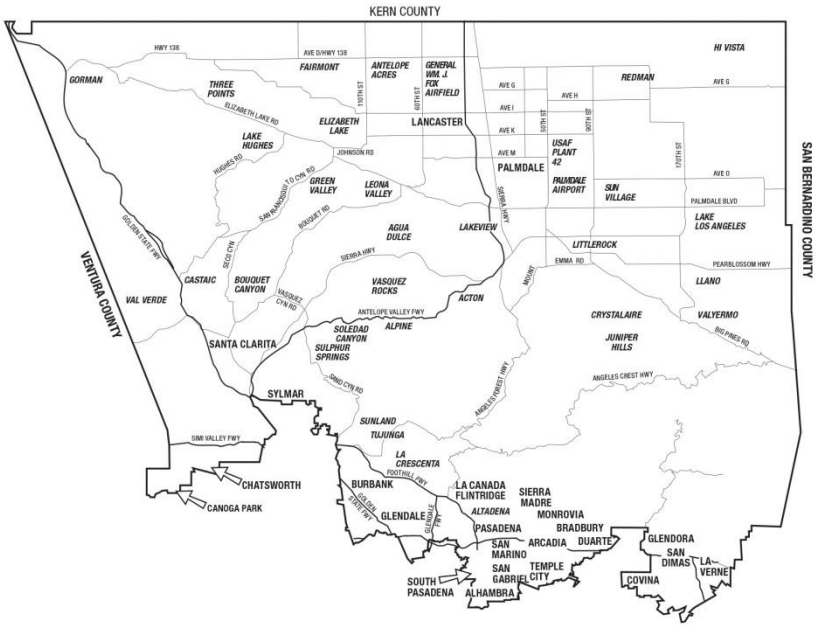

# Fifth Supervisorial District Map

**Kathryn Barger**

**Supervisor, Fifth District**

**Population: 1,946,135\***

**Square Miles: 2,807**

[kathrynbarger.lacounty.gov](http://kathrynbarger.lacounty.gov)

(213) 974-5555

## Fifth District Cities and Communities

### Cities

Alhambra	Lancaster	Los Angeles City	Olive View Hospital (in Sylmar)
Arcadia	Monrovia	Canoga Park (portion)	Porter Ranch
Bradbury	Palmdale	Chatsworth (portion)	Shadow Hills
Burbank	Pasadena	Chatsworth Village	Sun Valley (portion)
Covina	San Dimas	Granada Hills (portion)	Sunland
Duarte	San Gabriel	Hansen Dam	Sylmar (portion)
Glendale	San Marino	(portion)	Tujunga
Glendora	Santa Clarita	Lake View	West Hills (portion)
La Canada-	Sierra Madre	Terrace (portion)	
Flintridge	South Pasadena	Mission Hills (portion)	
La Verne	Temple City	Northridge (portion)	